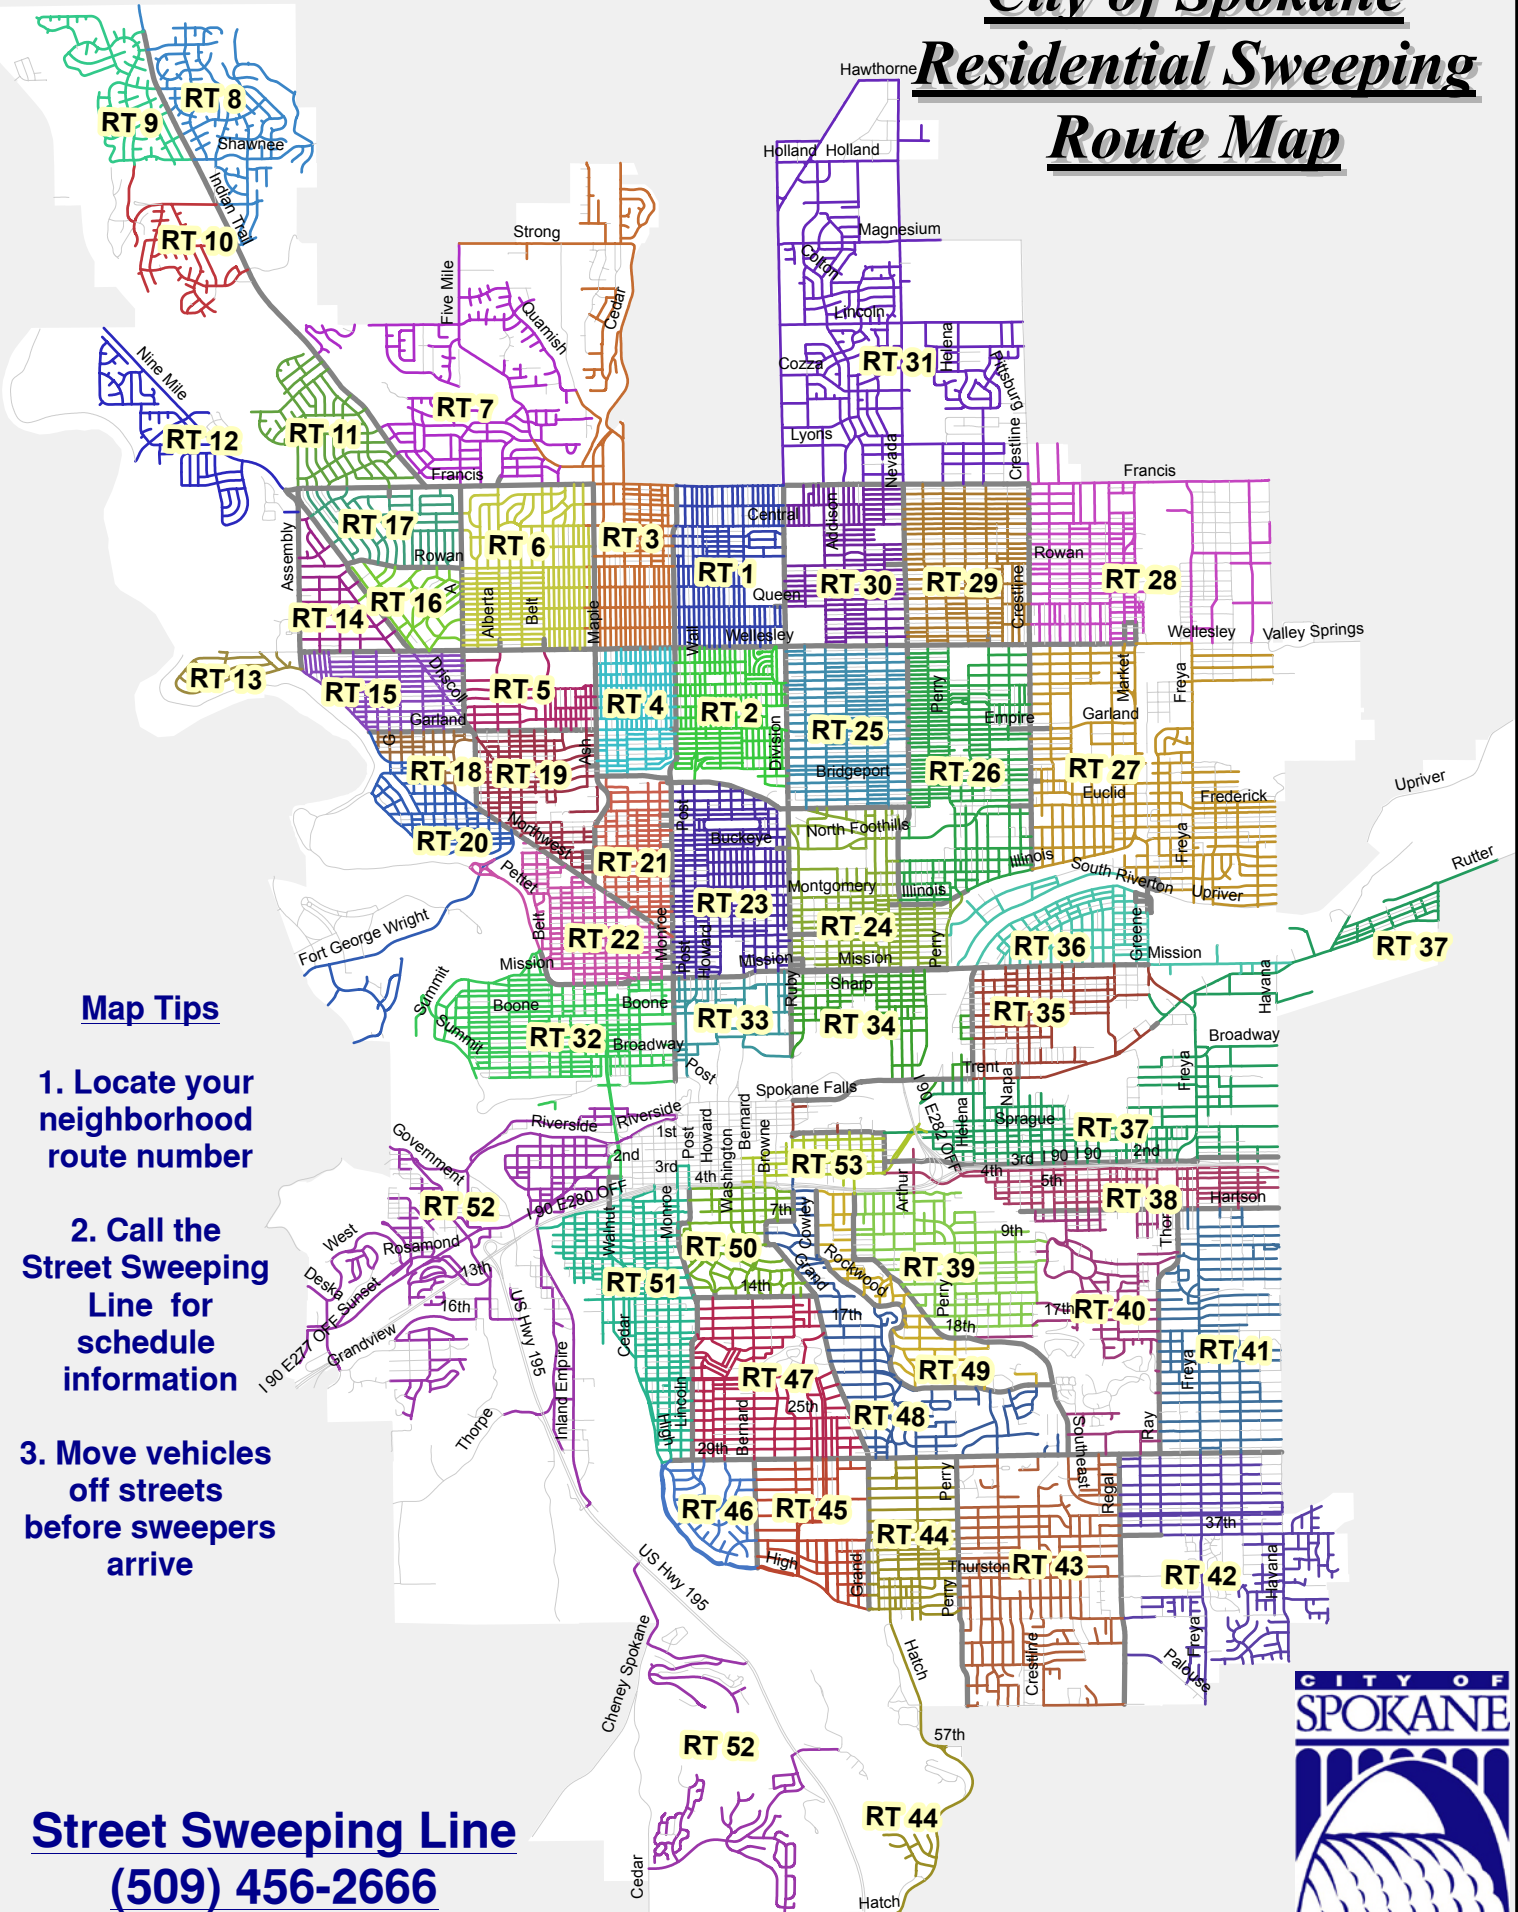

# City of Spokane Residential Sweeping Route Map

## Map Tips

1. Locate your neighborhood route number
2. Call the Street Sweeping Line for schedule information
3. Move vehicles off streets before sweepers arrive

**Street Sweeping Line**  
**(509) 456-2666**