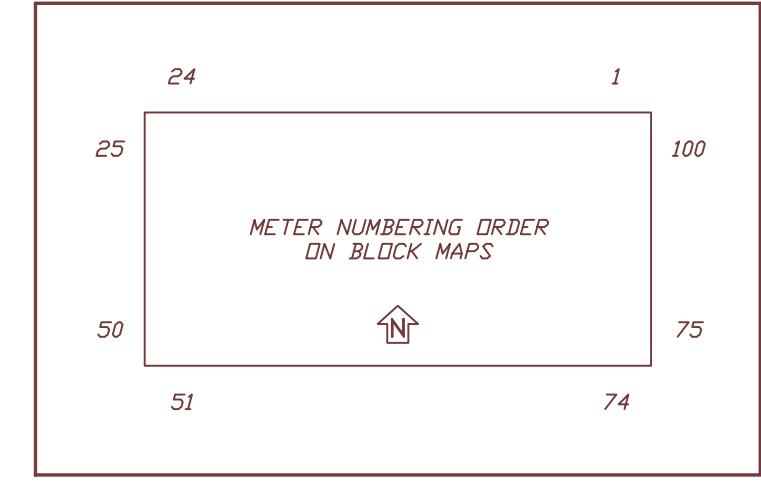

PARKING METER MAP

LEGEND

10 MINUTE PARKING	Light Blue
30 MINUTE PARKING	Light Green
1 HOUR PARKING	Light Yellow
90 MINUTE PARKING	Light Orange
2 HOUR SPECIAL	Light Red
2 HOUR PARKING	Yellow
3 HOUR PARKING	Orange
10 HOUR PARKING	Red
PARKING KIOSK, COLOR DENOTES TIME	Colorful icons
DISABLED PARKING	Blue hatched
METER DISTRICT BOUNDARY	Green dashed line
SPECIAL 2 HOUR METER BOUNDARY	Red dashed line
ENTERTAINMENT PARKING DISTRICT	Green dashed line with circles

The information shown on this map is for informational purposes only and is subject to constant revision.
LAST UPDATED 01/12