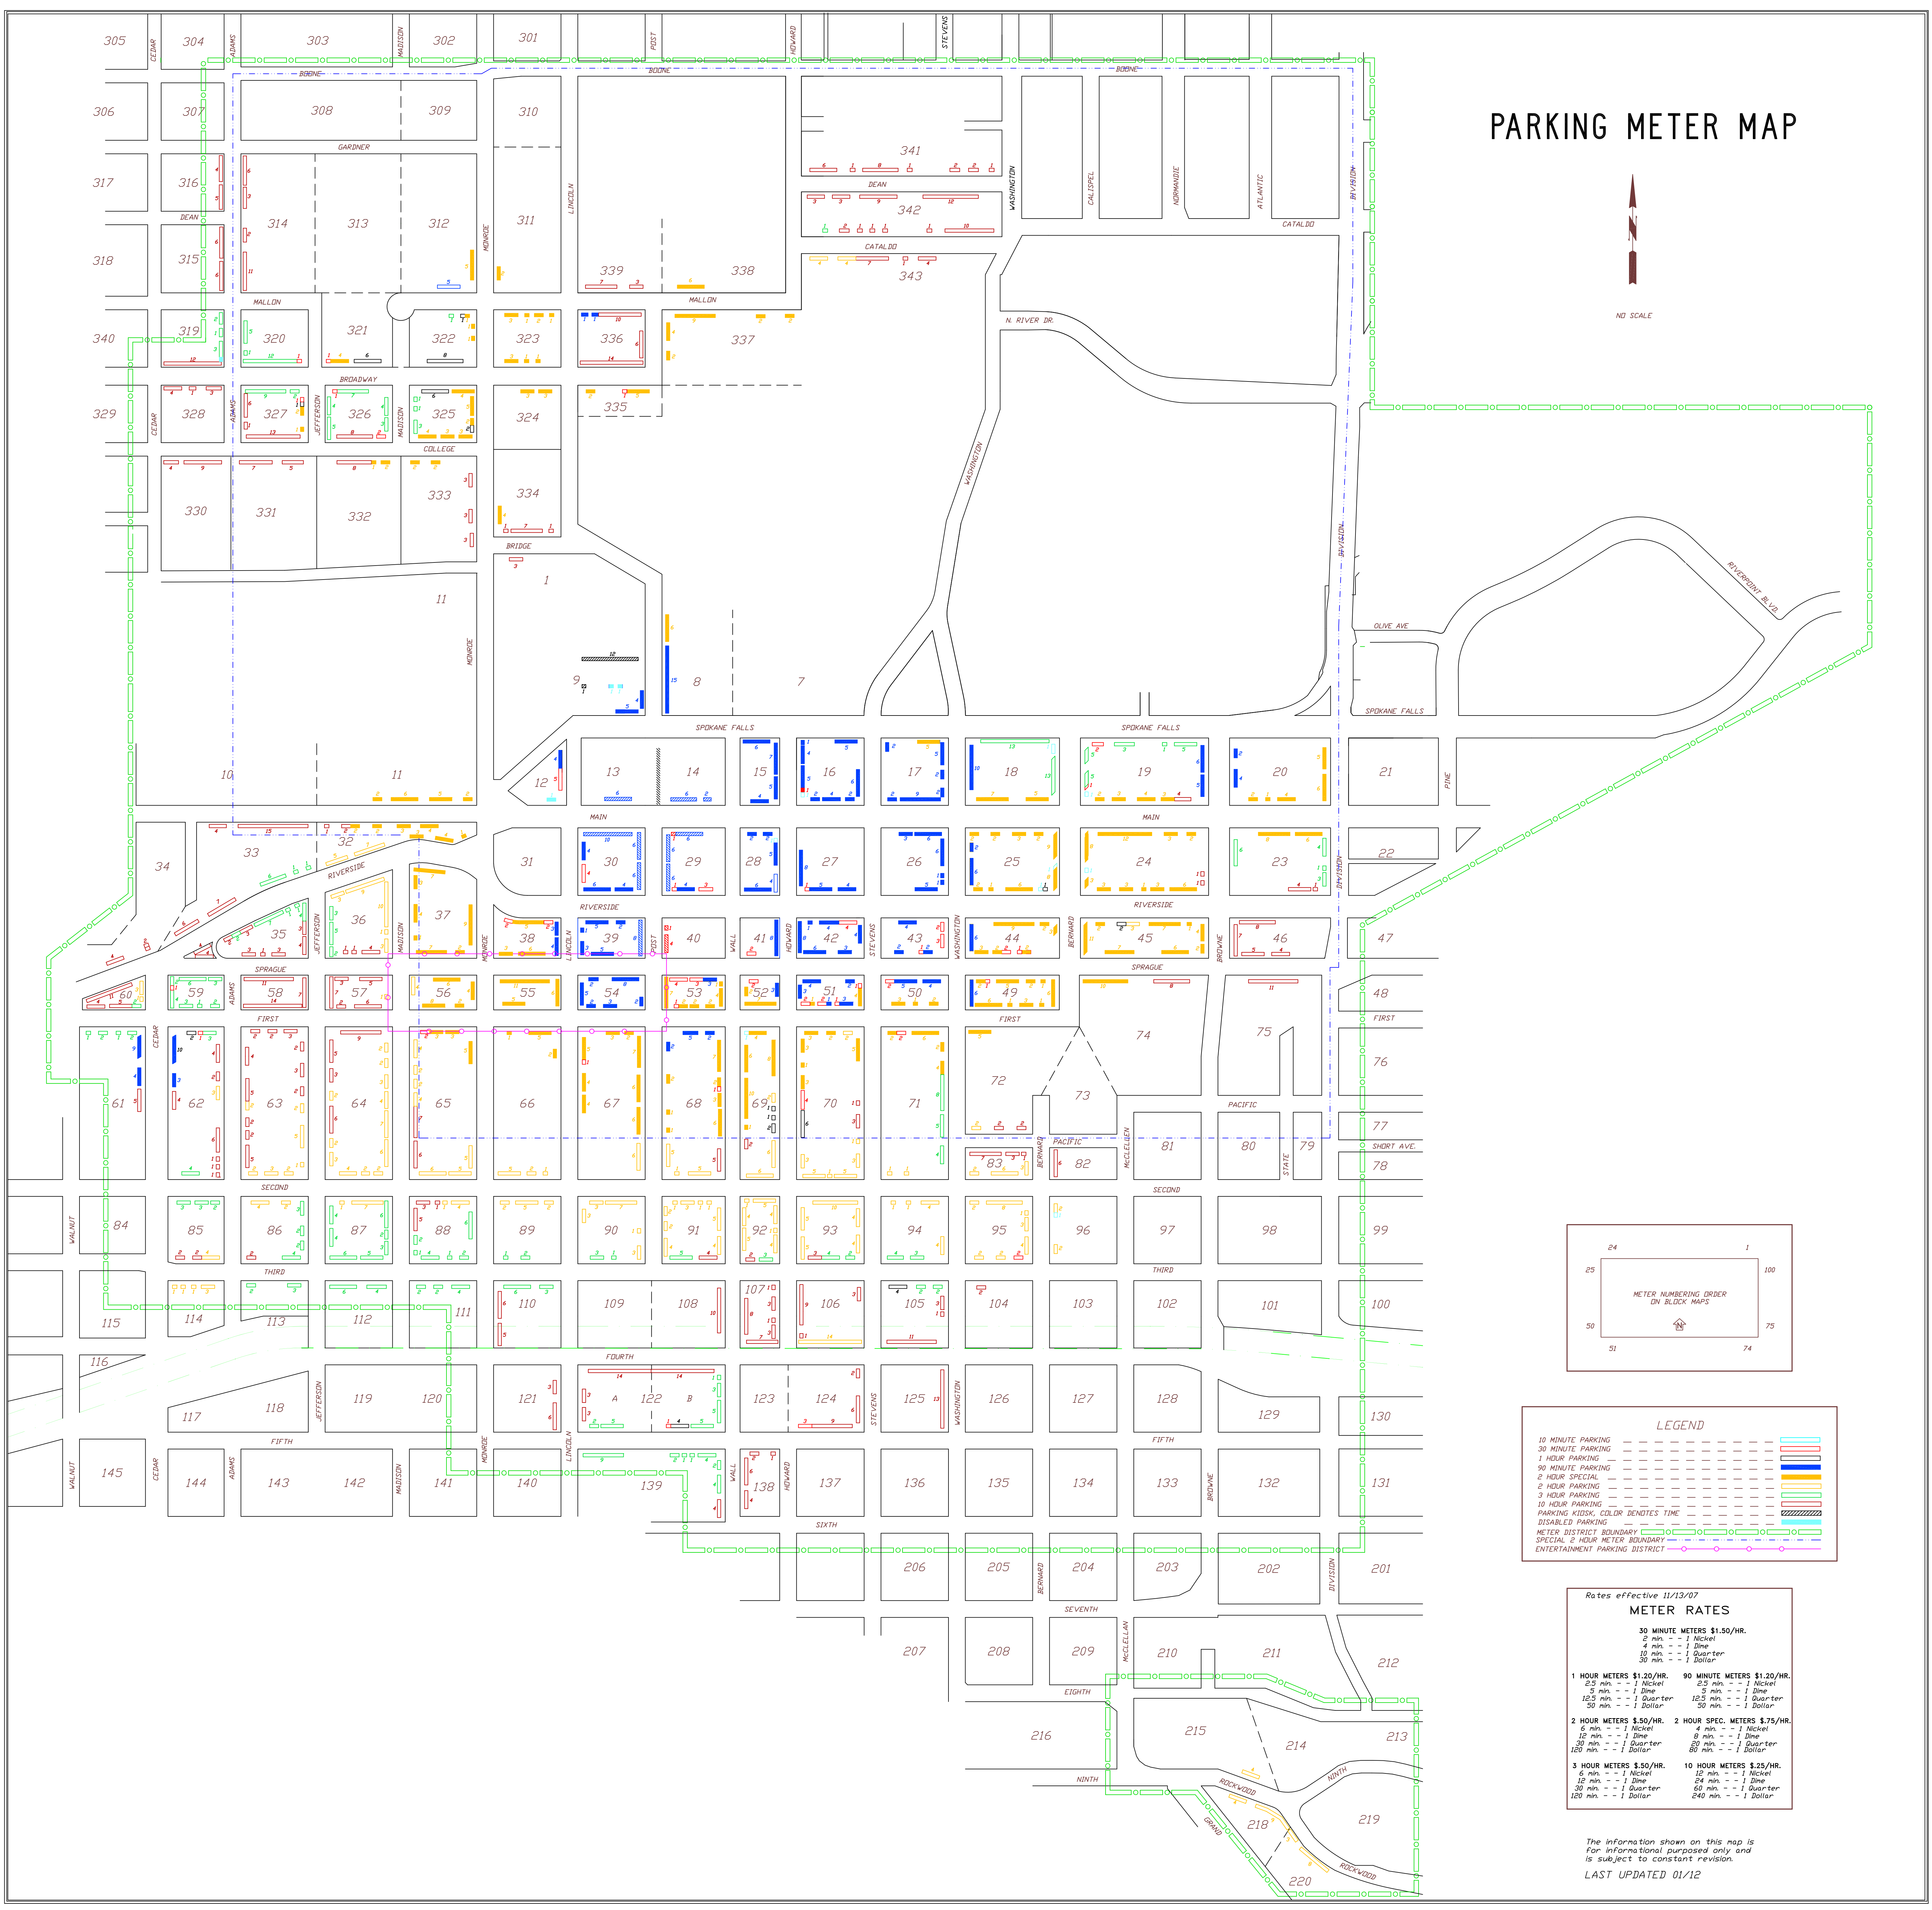

PARKING METER MAP

LEGEND

10 MINUTE PARKING	Light Blue
30 MINUTE PARKING	Light Green
1 HOUR PARKING	Light Yellow
90 MINUTE PARKING	Light Orange
2 HOUR SPECIAL	Light Red
2 HOUR PARKING	Yellow
3 HOUR PARKING	Orange
10 HOUR PARKING	Red
PARKING KIOSK, COLOR DENOTES TIME	Colorful icons
DISABLED PARKING	Blue hatched
METER DISTRICT BOUNDARY	Green dashed line
SPECIAL 2 HOUR METER BOUNDARY	Red dashed line
ENTERTAINMENT PARKING DISTRICT	Green dashed line with circles

The information shown on this map is for informational purposes only and is subject to constant revision.
LAST UPDATED 01/12